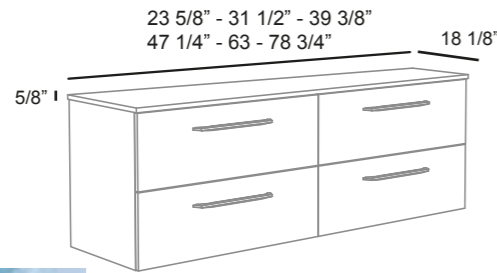

# HYDRA MODULAR SYSTEM

MANY  
PLACES  
MANY  
BATH  
ROOMS

Salgar

CHOOSE THE MEASURE  
OF YOUR BATHROOM VANITY  
AND YOUR BASIN

VANITY 24"

VANITY 32"

VANITY 40"

COMPOSITION  
2 VANITIES 24"

WORKTOPS AVAILABE FOR  
MODULAR SYSTEM

Modularity available  
up to 79"

Worktops for  
modular system

Choose between  
6 basin models

2 Hettich Metallic  
Drawers